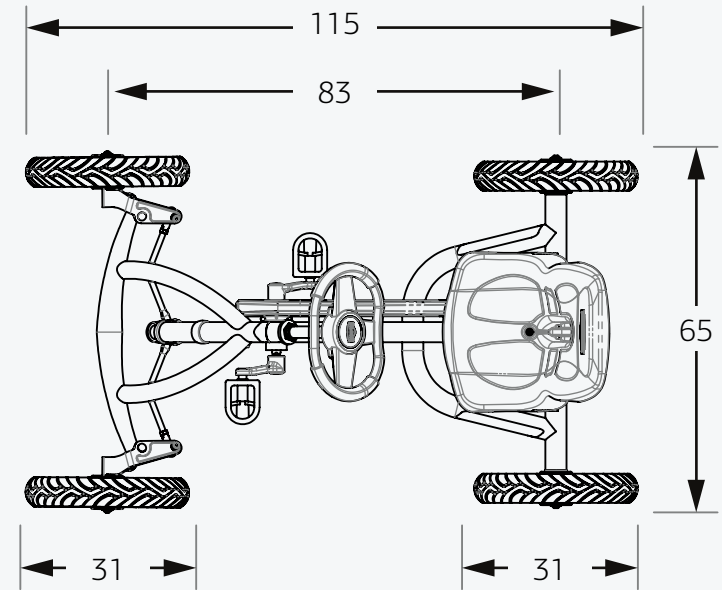

* Does not fit on the BMW Street Racer

BERG BUDDY DATA

Great performance, great adventures

The following data is applicable on all Buddy versions.

* All dimensions in cm

BERG BUDDY DATA

Great performance, great adventures

General

Recommended age	3 - 8 years
Min user height	90 cm
Max user height	130 cm
Max user weight	50 kg
Parental supervision necessary	Yes
Safety mark	CE
Assembly time	±30 min

Physical characteristics

Length	115 cm
Width	65 cm
Height	63 cm