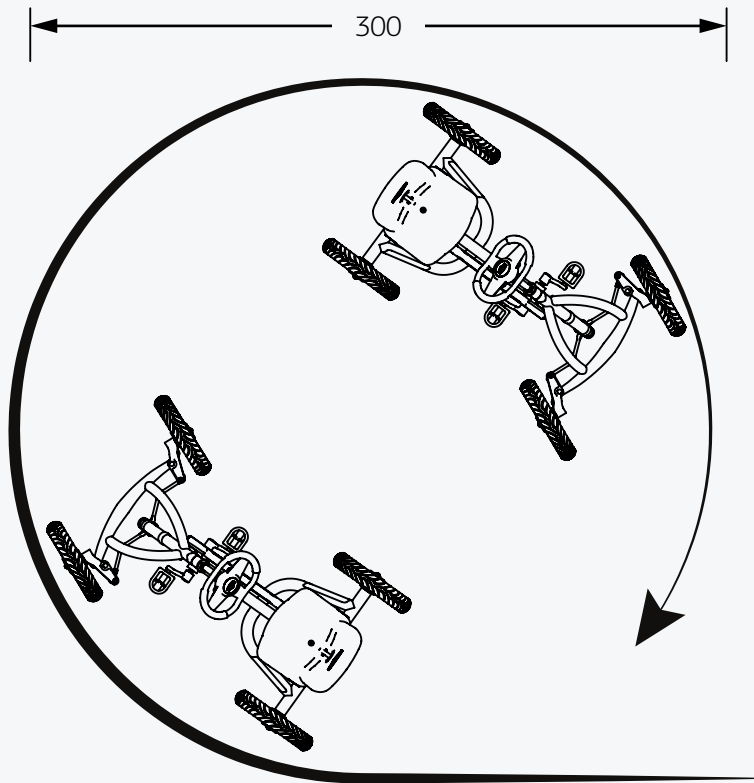

* Does not fit on the BMW Street Racer

BERG BUDDY DATA

Great performance, great adventures

The following data is applicable on all Buddy versions.

* All dimensions in cm

BERG BUDDY DATA

Great performance, great adventures

General

Recommended age	3 - 8 years
Min user height	90 cm
Max user height	130 cm
Max user weight	50 kg
Parental supervision necessary	Yes
Safety mark	CE
Assembly time	±30 min

Physical characteristics

Length	115 cm
Width	65 cm
Height	63 cm