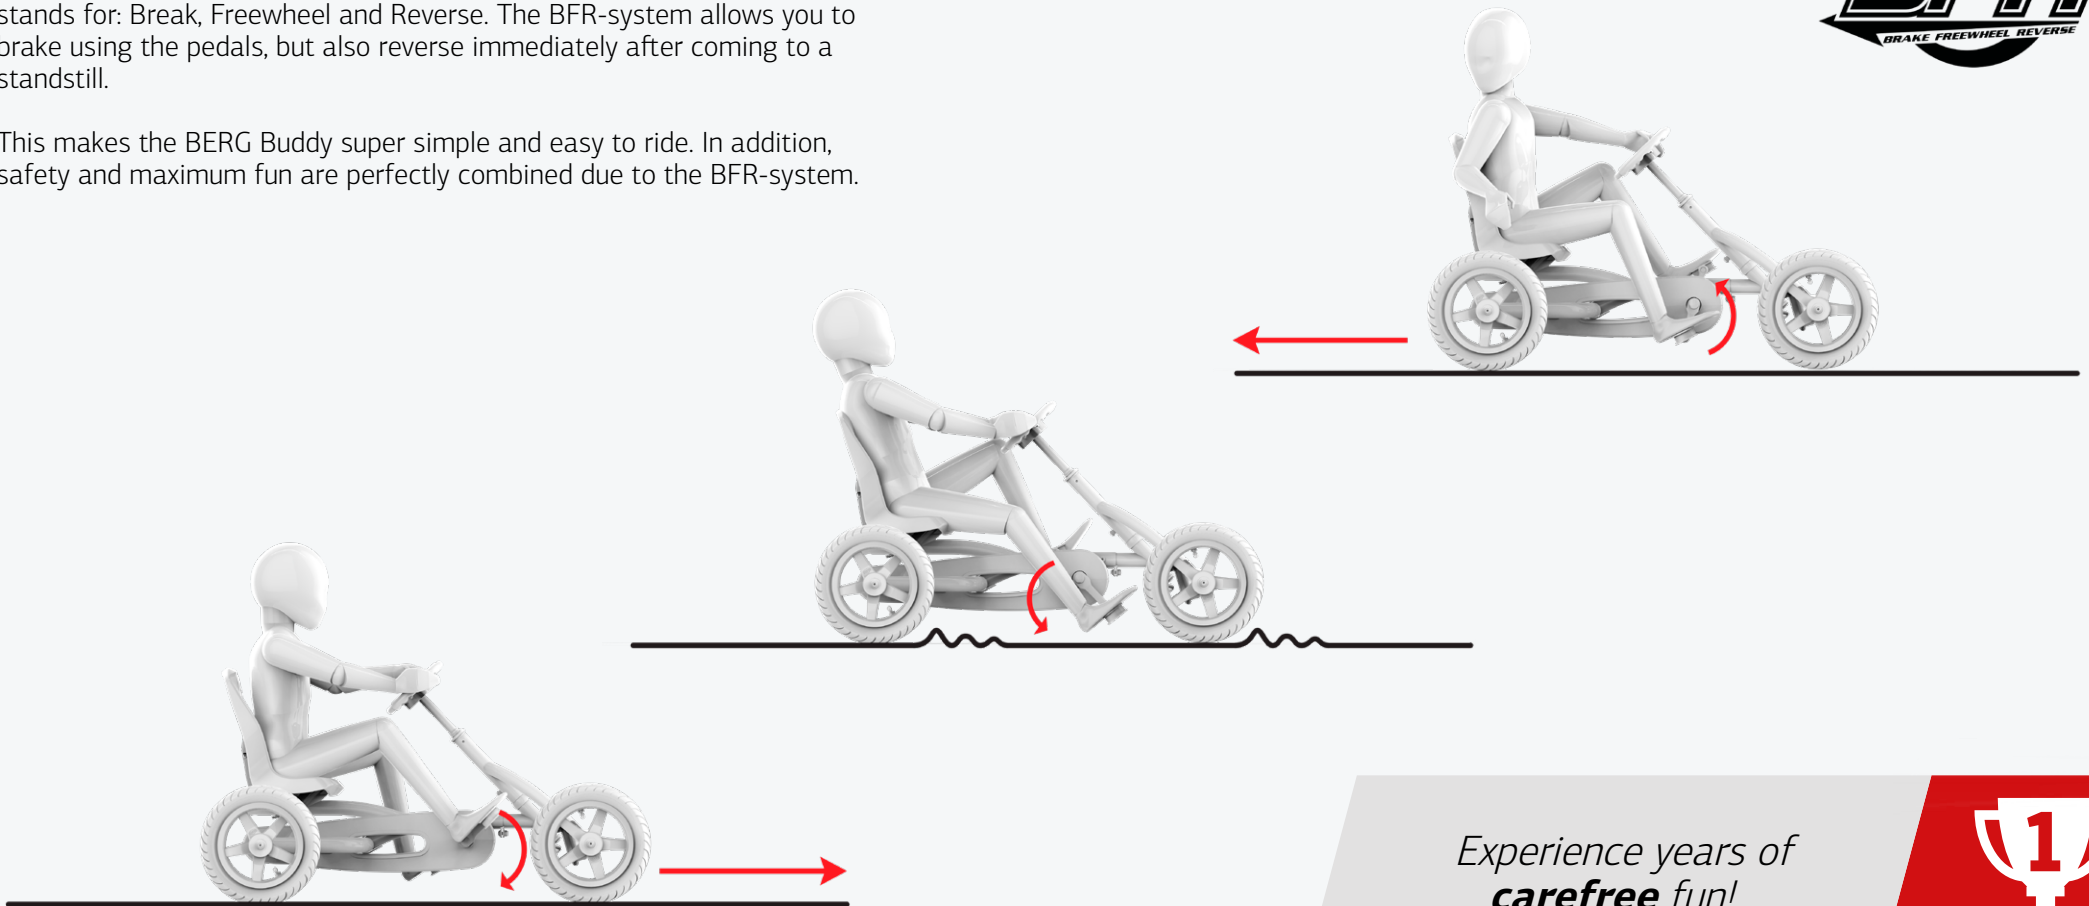

The BERG Buddy includes the following features that make it much safer and offer more fun.

*Experience years of
carefree fun!*

1. ROBUST FRAME

The BERG Buddy will give you years of outdoor fun. This go-kart has a robust metal frame that can take a beating.

Also, the adjustable seat and steering wheel allow you to get into the ideal position in the BERG Buddy.

*Experience years of
carefree fun!*

2. BFR-SYSTEM

The BERG Buddy is equipped with the unique, patented BFR-system. BFR stands for: Break, Freewheel and Reverse. The BFR-system allows you to brake using the pedals, but also reverse immediately after coming to a standstill.

This makes the BERG Buddy super simple and easy to ride. In addition, safety and maximum fun are perfectly combined due to the BFR-system.

Experience years of
carefree fun!

3. STABLE THANKS TO 4 WHEELS

Thanks to its four wheels, the BERG Buddy has excellent stability. They allow you to take corners quickly, sharply and safely.

The BERG Buddy also has a swing axle. This creates a swinging motion of the front wheels as a result of which bumps in the road are absorbed. Consequently, the BERG Buddy remains firmly on the ground. A safe solution!