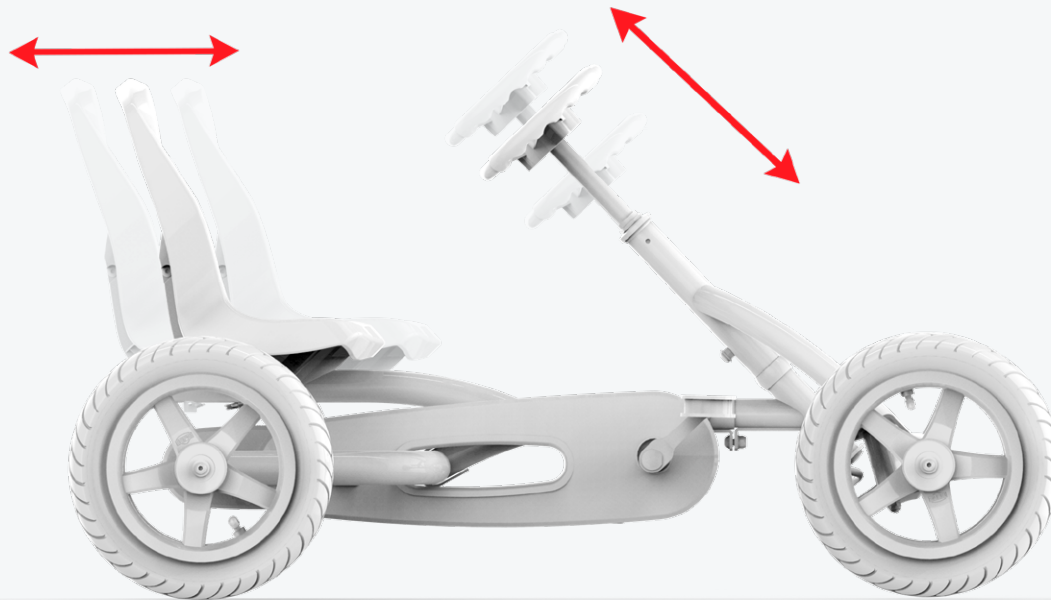

years

3-8

100 to 130 cm

BERG BUDDY

Great performance, great adventures

You will have the best adventures with your BERG Buddy. This cool go-kart is stable and safe. You will remain firmly on the ground even when going round the sharpest corners.

Discover the world with this cool go-kart! You won't need to worry about a thing during your adventures, because the BERG Buddy meets all safety requirements. The BFR-system enables you to go tearing around easily. The BERG Buddy will grow with you so you will have fun for a long time to come.

The BERG Buddy includes the following features that make it much safer and offer more fun.

*Experience years of
carefree fun!*

1. ROBUST FRAME

The BERG Buddy will give you years of outdoor fun. This go-kart has a robust metal frame that can take a beating.

Also, the adjustable seat and steering wheel allow you to get into the ideal position in the BERG Buddy.

*Experience years of
carefree fun!*

2. BFR-SYSTEM

The BERG Buddy is equipped with the unique, patented BFR-system. BFR stands for: Break, Freewheel and Reverse. The BFR-system allows you to brake using the pedals, but also reverse immediately after coming to a standstill.