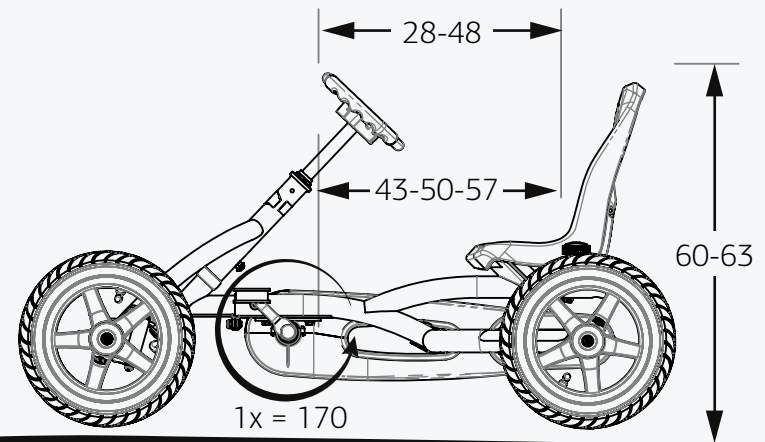

* Does not fit on the BMW Street Racer

BERG BUDDY DATA

Great performance, great adventures

The following data is applicable on all Buddy versions.

* All dimensions in cm

BERG BUDDY DATA

Great performance, great adventures

General

Recommended age	3 - 8 years
Min user height	90 cm
Max user height	130 cm
Max user weight	50 kg
Parental supervision necessary	Yes
Safety mark	CE
Assembly time	±30 min

Physical characteristics

Length	115 cm
Width	65 cm
Height	63 cm